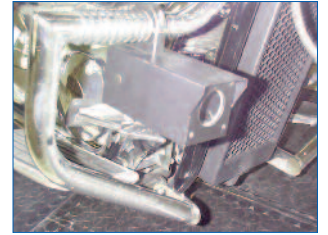

Weatherproof 27X or 30X Day/Night Camera

Motorcycle Mounting

The Prosecutor Weatherproof Auto Focus Zoom Camera is designed to be mounted on motorcycles or outside on vehicles that are exposed to the elements. It interfaces to all Prosecutor Control Heads for full functional control.