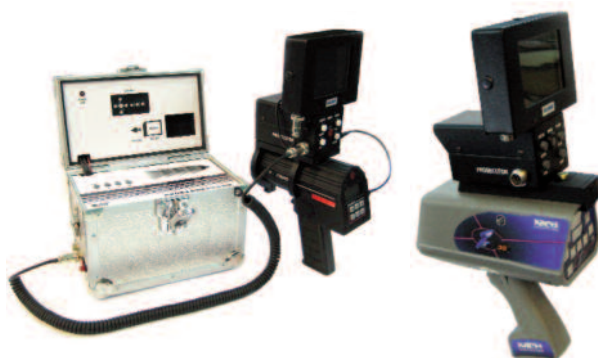

Portable DVR Camera Sets

This portable or tripod mounted set includes the Prosecutor Auto Focus Zoom Camera and 4" LCD monitor mounted to the speed gun. The DVR mounted in the electronics and battery box allows for remote operation with included charger.