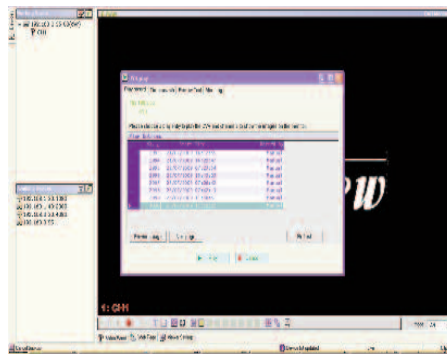

Live Remote Audio/Video Viewer

Live remote ability to view and hear all events in the vehicle and launch other functions

Remote Playback Event Selection

Remote playback screen for selection of recorded events by simply clicking and playback.

Remote Backup and Review

Remote review by Time / Date Search and backup of either AVI video or JPEG snapshot files.

**Integrated 4" LCD Control Head**

Most popular overhead control unit contains backlite membrane buttons and a 4" High Resolution TFT LCD monitor. Stereo operation with independent volume, brightness and backlight controls.